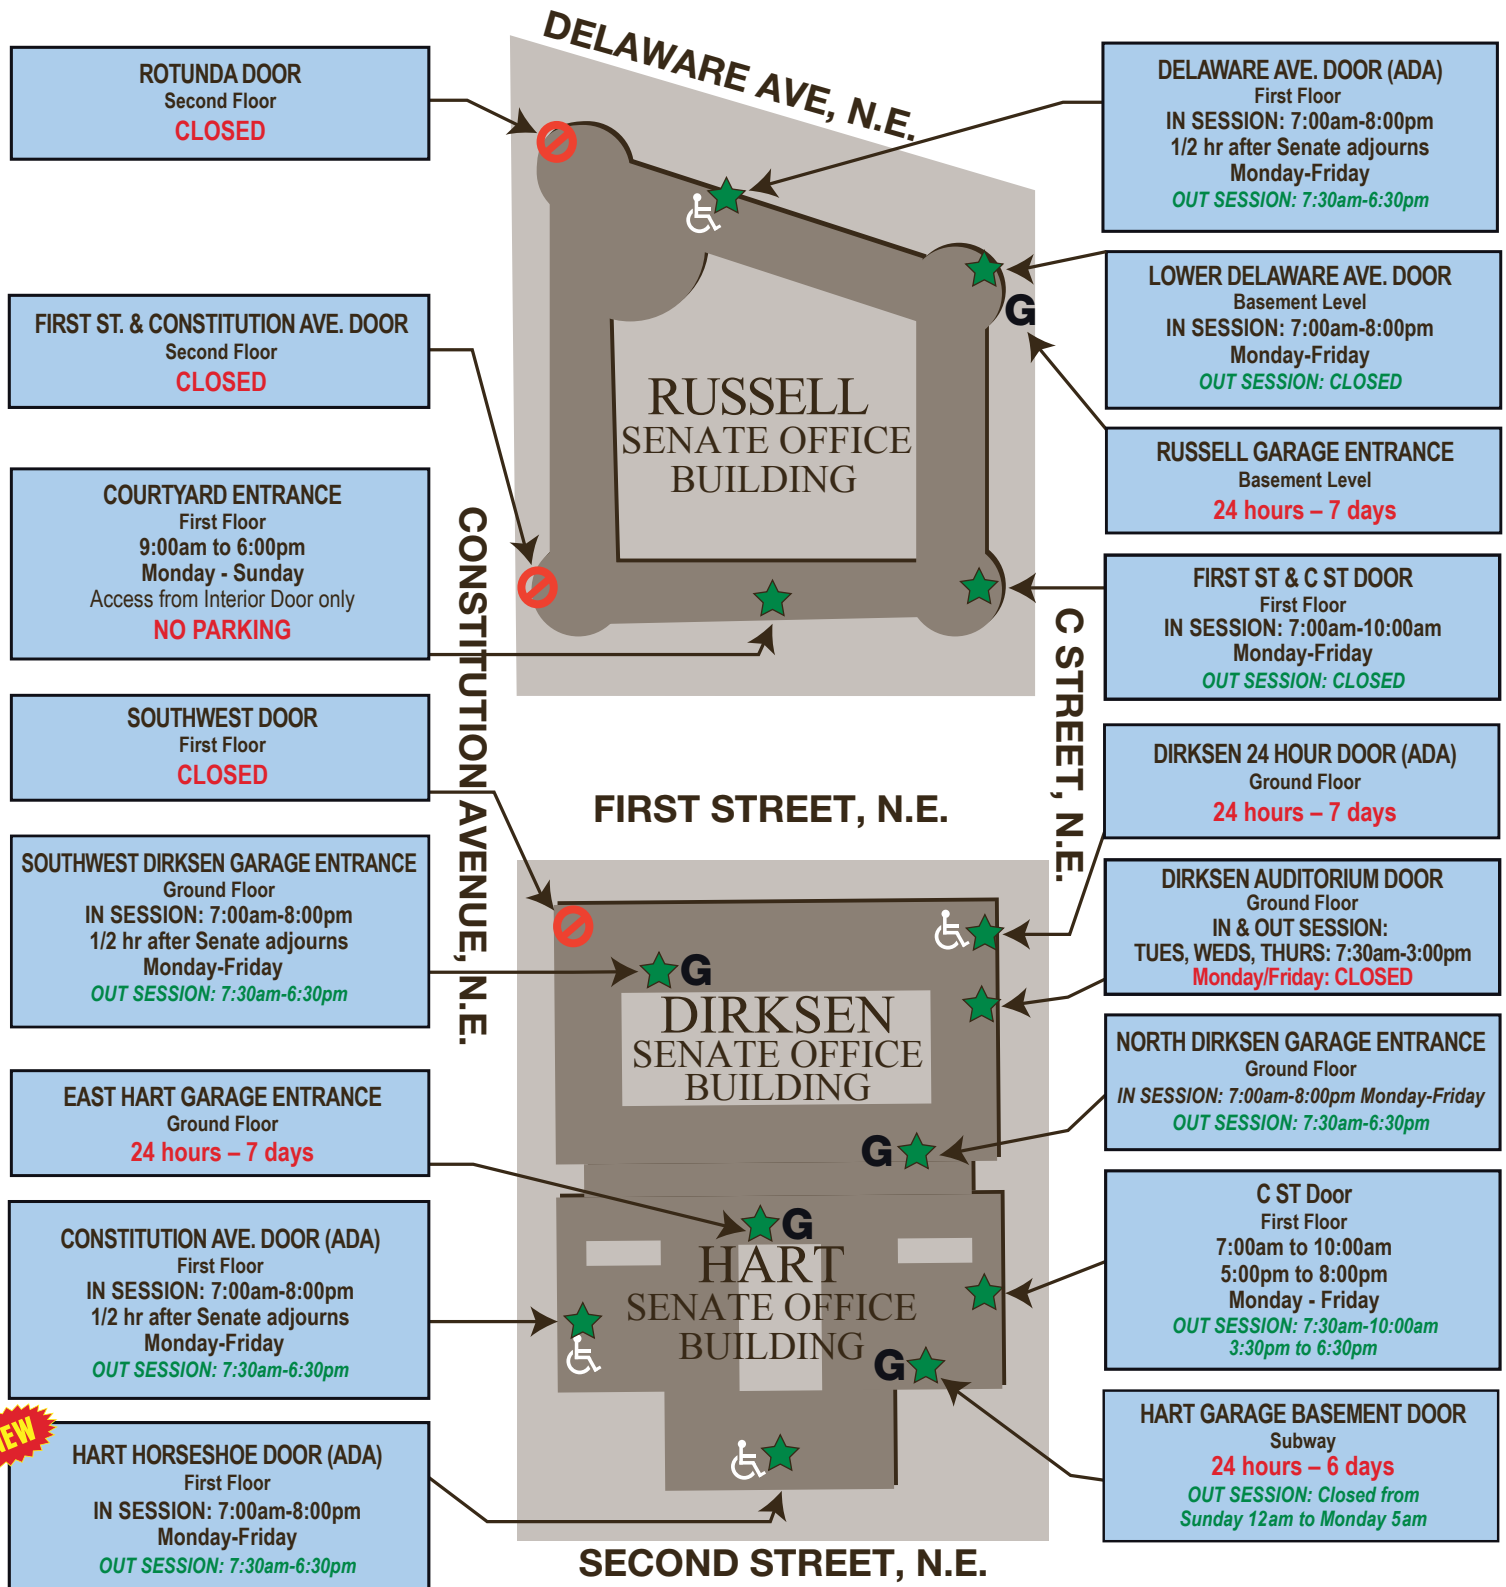

SENATE OFFICE BUILDINGS

DOOR MAP AND HOURS OF OPERATION*

Effective December 2022

* Approved by Committee on Rules and Administration and Sergeant at Arms (OSEPC)
 * Subject to Published Legislative Calendar AND/OR Leadership Notification

★ - OPEN ⓧ - CLOSED G - GARAGE ENTRANCE