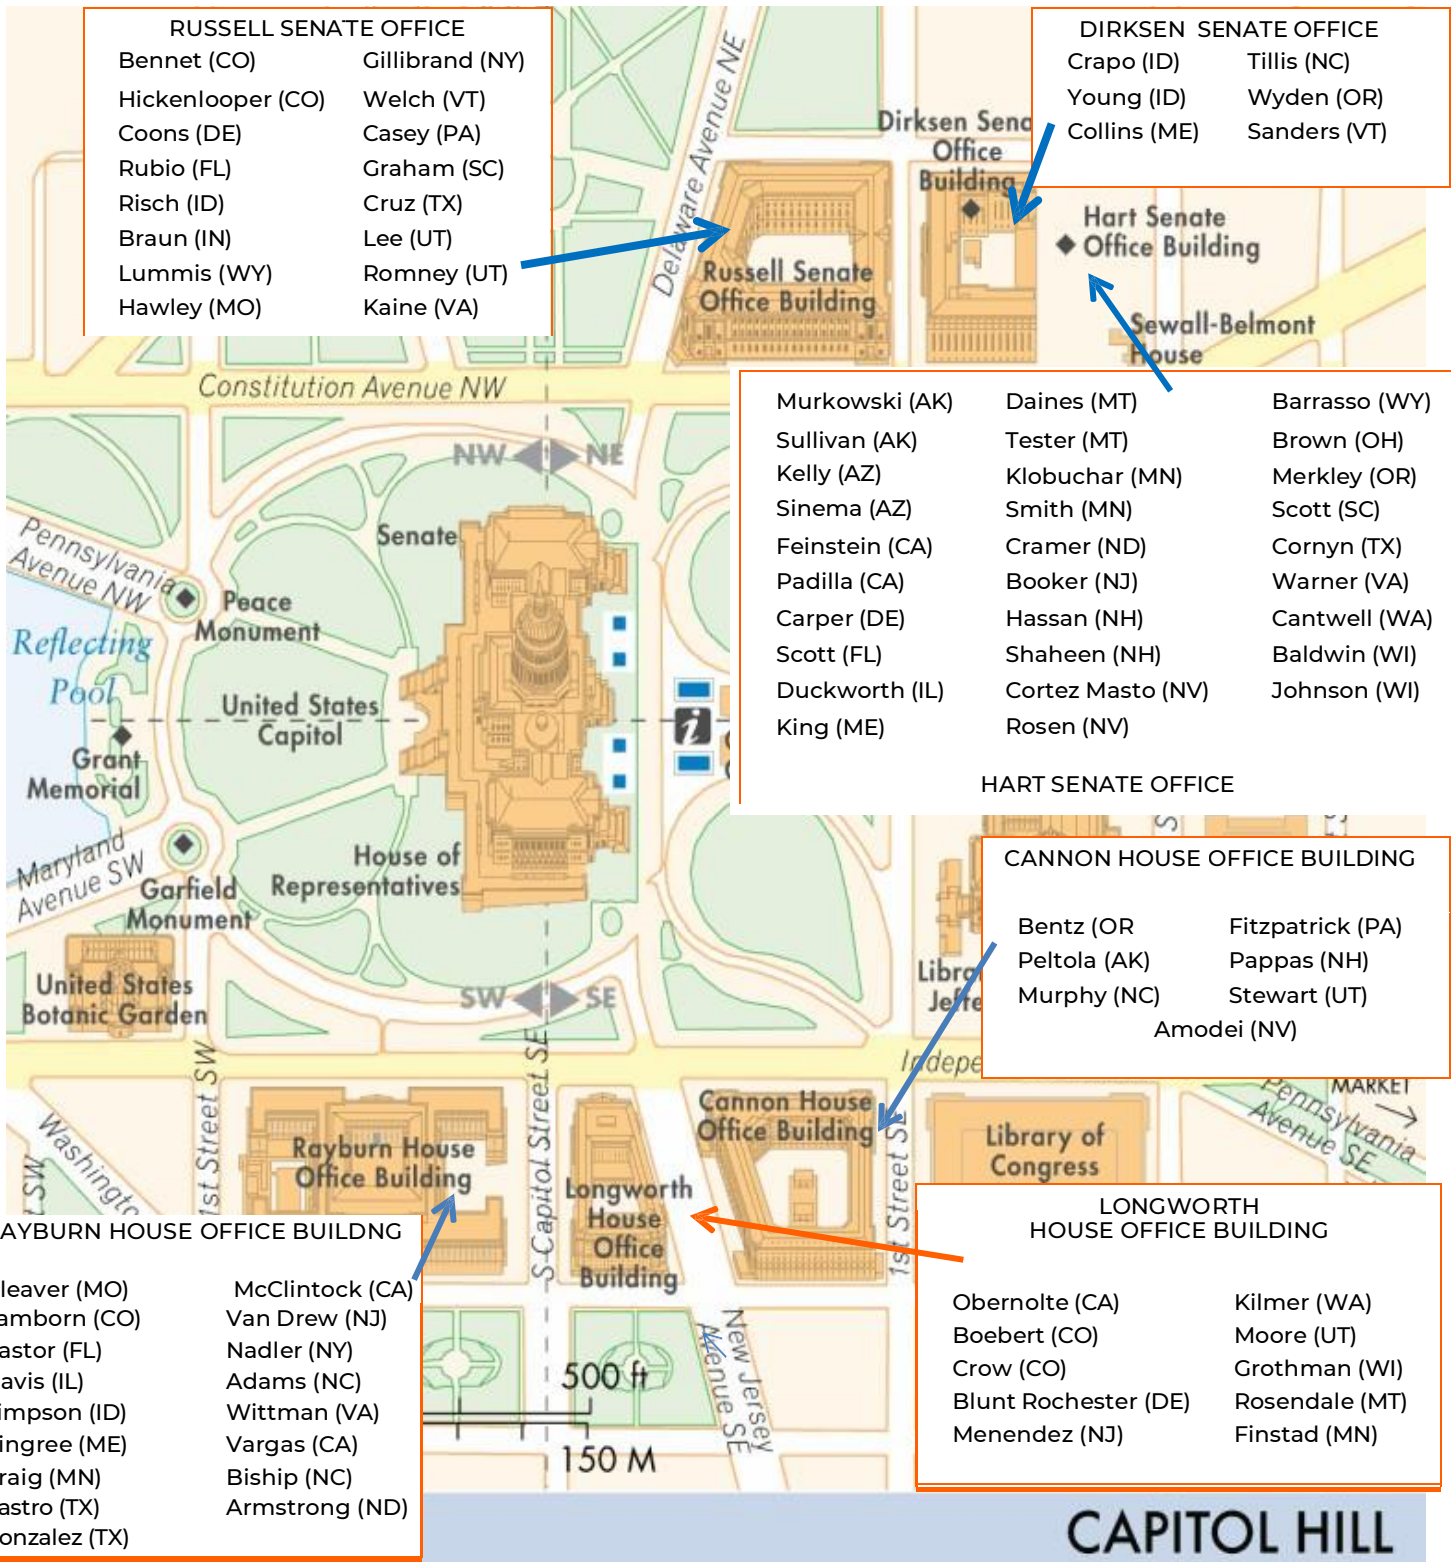

CAPITOL HILL MAP

SENATE OFFICES

HOUSE OFFICES

WALKING TIMES BETWEEN OFFICES
 Russell – 9 min – Rayburn – 14 min – Hart
 Hart – 14 min – Cannon – 10 min – Russell
 Rayburn – 5 min – Cannon / Hart – 5 min – Russell